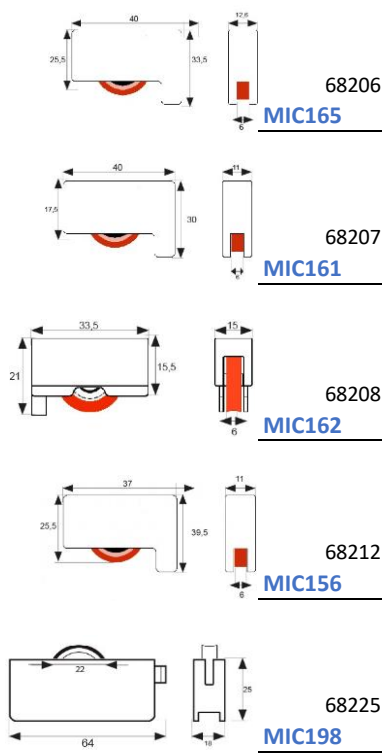

ALUMINIO-3

*TAMBIEN C/BOCALLABES A MEDIDA

68132 BLANCO MIC369 68133 NEGRO MIC176 68134 PLATA MIC221	BLANCO 50MM MIC427 75MM MIC428 100MM MIC429 150MM MIC430 200MM MIC431	NEGRO 50MM MIC432 75MM MIC433 100MM MIC434 150MM MIC435 200MM MIC436
	PLATA 50MM MIC279 75MM MIC437 100MM MIC438 150MM MIC439 200MM MIC440	ORO 50MM MIC441 75MM MIC442 100MM MIC443 150MM MIC444 200MM MIC445
PASADOR EUROPEO 142X20MM BLANCO MIC446 142X20MM NEGRO MIC447 217X20MM BLANCO MIC448 217X20MM NEGRO MIC449