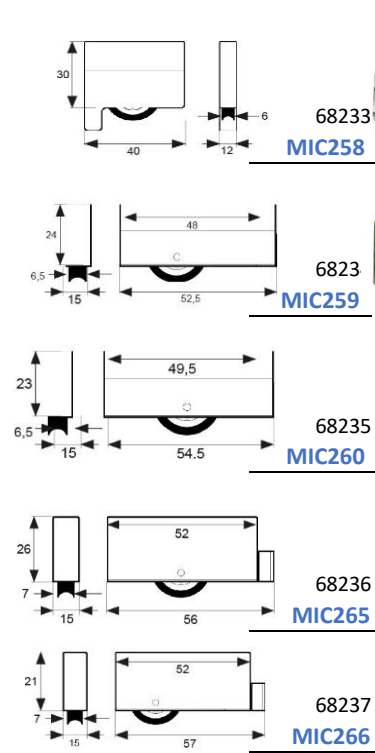

ALUMINIO-3

*TAMBIEN C/BOCALLABES A MEDIDA

68132 BLANCO MIC369 68133 NEGRO MIC176 68134 PLATA MIC221	BLANCO 50MM MIC427 75MM MIC428 100MM MIC429 150MM MIC430 200MM MIC431	NEGRO 50MM MIC432 75MM MIC433 100MM MIC434 150MM MIC435 200MM MIC436
	PLATA 50MM MIC279 75MM MIC437 100MM MIC438 150MM MIC439 200MM MIC440	ORO 50MM MIC441 75MM MIC442 100MM MIC443 150MM MIC444 200MM MIC445
PASADOR EUROPEO 142X20MM BLANCO MIC446 142X20MM NEGRO MIC447 217X20MM BLANCO MIC448 217X20MM NEGRO MIC449